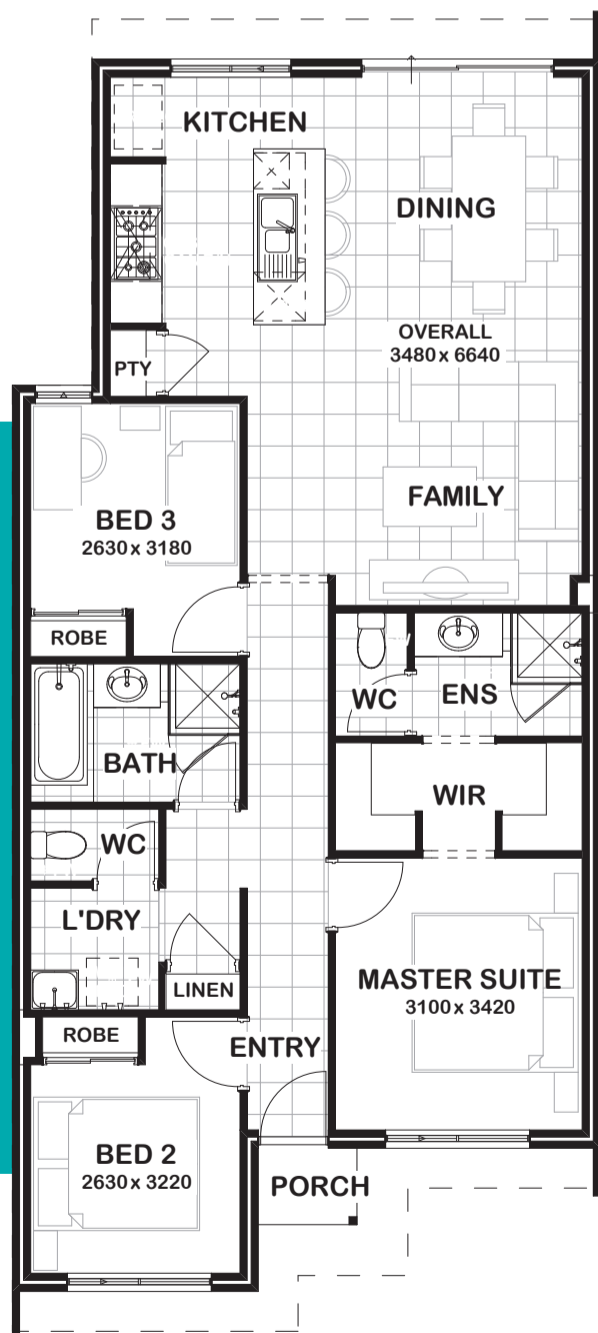

Introducing...

TWEED HEADS

RELAX IN THE RESORT STYLE MASTER SUITE!

Tweed Heads is a three bedroom, two bathroom home design with bedrooms to the front, including a spacious master suite and carport. The kitchen and family living feature to the rear of the design overlooking the courtyard.

TOTAL AREA 139.10m²
FRONTAGE Suits 7.5m

COURTYARD

BIG VALUE INCLUSIONS

- ✓ Ducted reverse cycle air conditioning
- ✓ 30c high ceilings throughout
- ✓ Stone benchtops to kitchen
- ✓ 900mm kitchen appliances - rangehood, stove and oven
- ✓ Soft closing drawers and doors to kitchen and bathrooms
- ✓ Mirrored robe doors
- ✓ NBN 4 point pack
- ✓ 26L Instantaneous Hot Water System
- ✓ Bluepine roof timber
- ✓ Glass shower screen doors