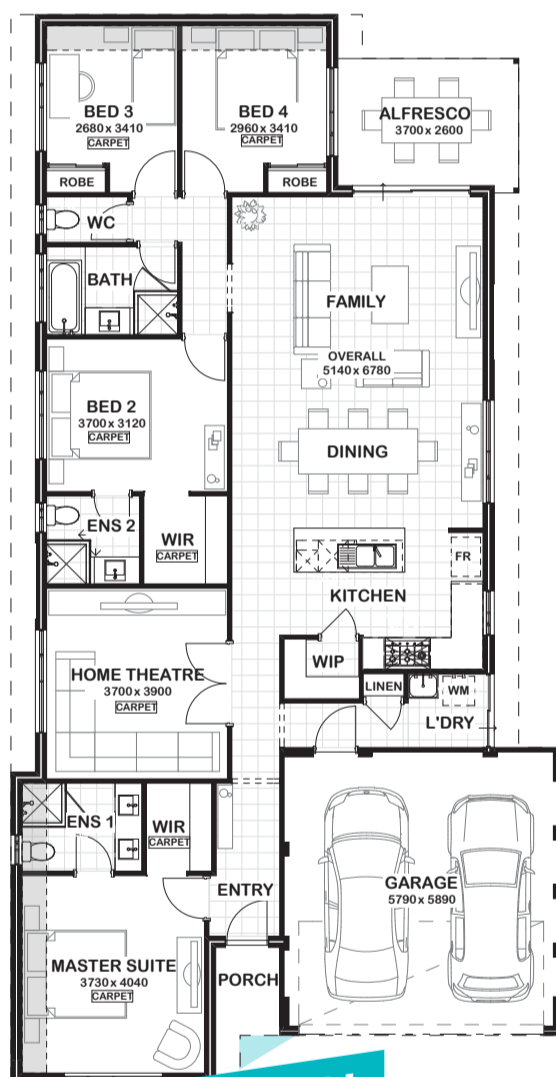

# TRIPLE THE CHOICE TRIPLE THE VALUE!

- 1 PLATINUM FEATURES
- 2 TILES, CARPET & BLINDS
- 3 EUROPEAN KITCHEN APPLIANCES

WITH THESE **THREE** HOME DESIGNS

**THE KINGSTON**  
\$189,950

## Platinum Specification Features:

- ✓ 30c high ceilings to the home
- ✓ Ducted reverse cycle air conditioning
- ✓ 900mm cooking appliance with European Appliance upgrade
- ✓ Stone benchtops to the kitchen
- ✓ 26L instantaneous hot water system
- ✓ Soft closing drawers and doors to kitchen and bathrooms
- ✓ NBN 4 point Pack
- ✓ 10 LED downlights