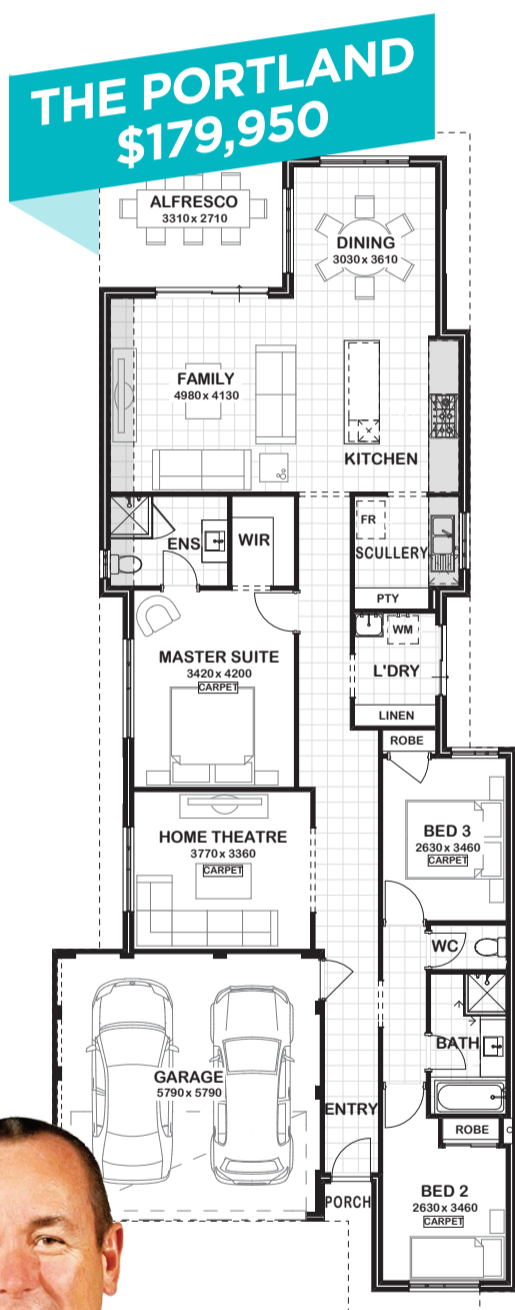

# TRIPLE THE CHOICE TRIPLE THE VALUE!

- 1 PLATINUM FEATURES
- 2 TILES, CARPET & BLINDS
- 3 EUROPEAN KITCHEN APPLIANCES

WITH THESE **THREE** HOME DESIGNS

**THE KINGSTON**  
\$189,950

## Platinum Specification Features:

- ✓ 30c high ceilings to the home
- ✓ Ducted reverse cycle air conditioning
- ✓ 900mm cooking appliance with European Appliance upgrade
- ✓ Stone benchtops to the kitchen
- ✓ 26L instantaneous hot water system
- ✓ Soft closing drawers and doors to kitchen and bathrooms
- ✓ NBN 4 point Pack
- ✓ 10 LED downlights