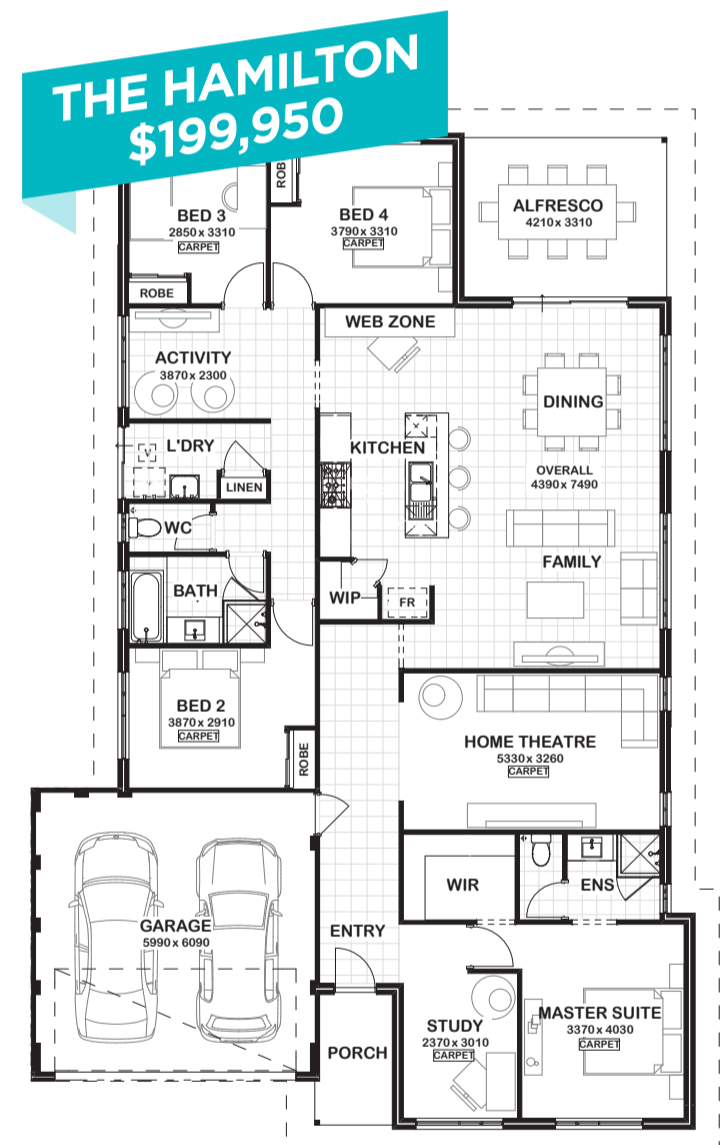

# TRIPLE THE CHOICE TRIPLE THE VALUE!

- 1 PLATINUM FEATURES
- 2 TILES, CARPET & BLINDS
- 3 EUROPEAN KITCHEN APPLIANCES

WITH THESE **THREE** HOME DESIGNS

**THE KINGSTON**  
\$189,950

## Platinum Specification Features:

- ✓ 30c high ceilings to the home
- ✓ Ducted reverse cycle air conditioning
- ✓ 900mm cooking appliance with European Appliance upgrade
- ✓ Stone benchtops to the kitchen
- ✓ 26L instantaneous hot water system
- ✓ Soft closing drawers and doors to kitchen and bathrooms
- ✓ NBN 4 point Pack
- ✓ 10 LED downlights