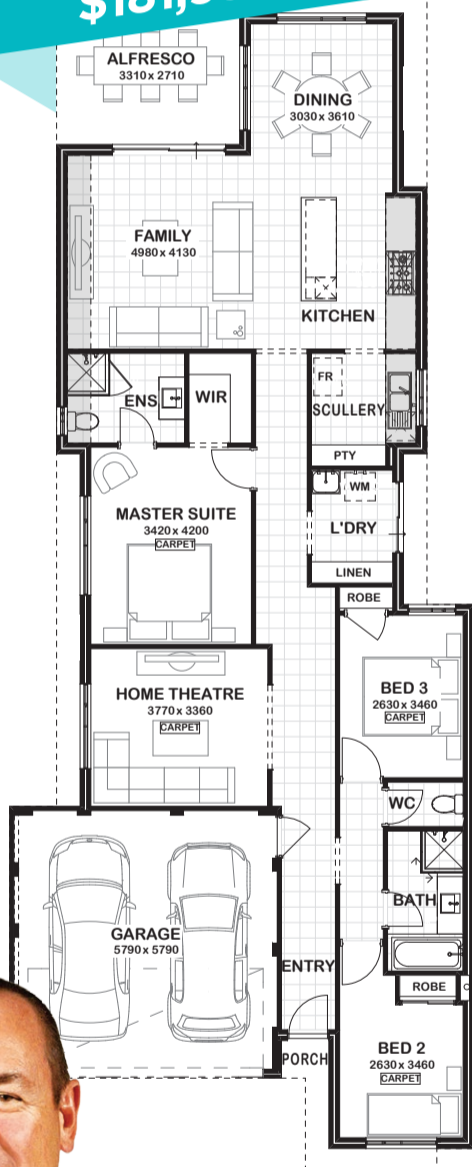

TRIPLE THE CHOICE TRIPLE THE VALUE!

- 1 PLATINUM FEATURES
- 2 TILES, CARPET & BLINDS
- 3 EUROPEAN KITCHEN APPLIANCES

WITH THESE **THREE** HOME DESIGNS

THE PORTLAND
\$181,950

THE KINGSTON
\$194,950

THE HAMILTON
\$204,950

Platinum Specification Features:

- ✓ 30c high ceilings to the home
- ✓ Ducted reverse cycle air conditioning
- ✓ 900mm cooking appliance with European Appliance upgrade
- ✓ Stone benchtops to the kitchen
- ✓ 26L instantaneous hot water system
- ✓ Soft closing drawers and doors to kitchen and bathrooms
- ✓ NBN 4 point Pack
- ✓ 10 LED downlights