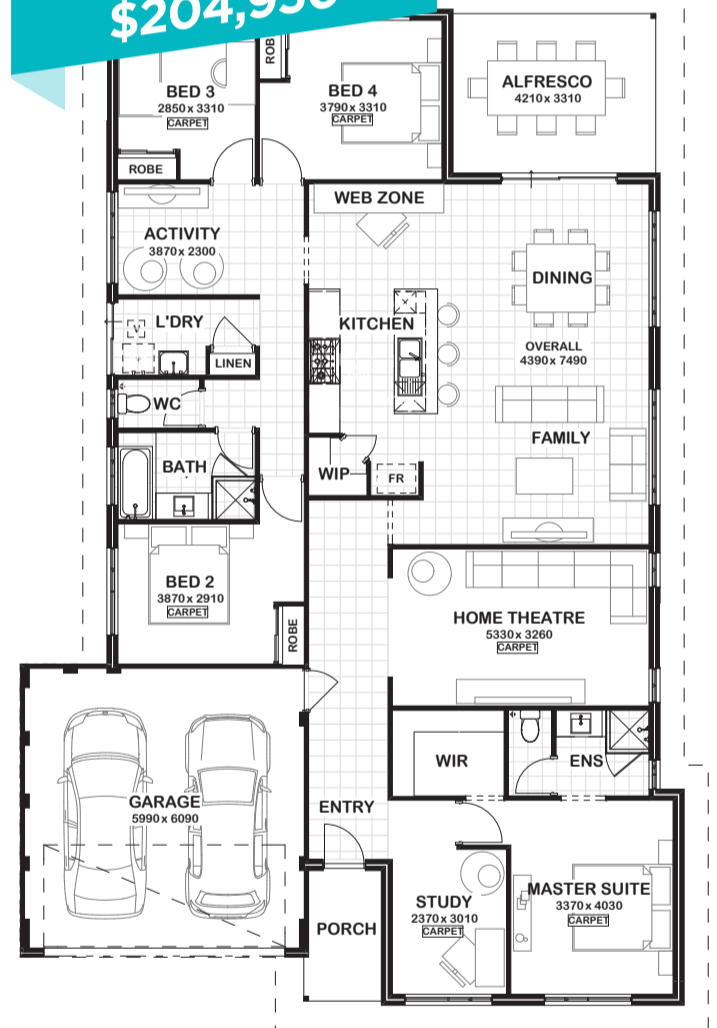

TRIPLE THE CHOICE TRIPLE THE VALUE!

- 1 PLATINUM FEATURES
- 2 TILES, CARPET & BLINDS
- 3 EUROPEAN KITCHEN APPLIANCES

WITH THESE **THREE** HOME DESIGNS

THE PORTLAND
\$181,950

THE KINGSTON
\$194,950

THE HAMILTON
\$204,950

Platinum Specification Features:

- ✓ 30c high ceilings to the home
- ✓ Ducted reverse cycle air conditioning
- ✓ 900mm cooking appliance with European Appliance upgrade
- ✓ Stone benchtops to the kitchen
- ✓ 26L instantaneous hot water system
- ✓ Soft closing drawers and doors to kitchen and bathrooms
- ✓ NBN 4 point Pack
- ✓ 10 LED downlights