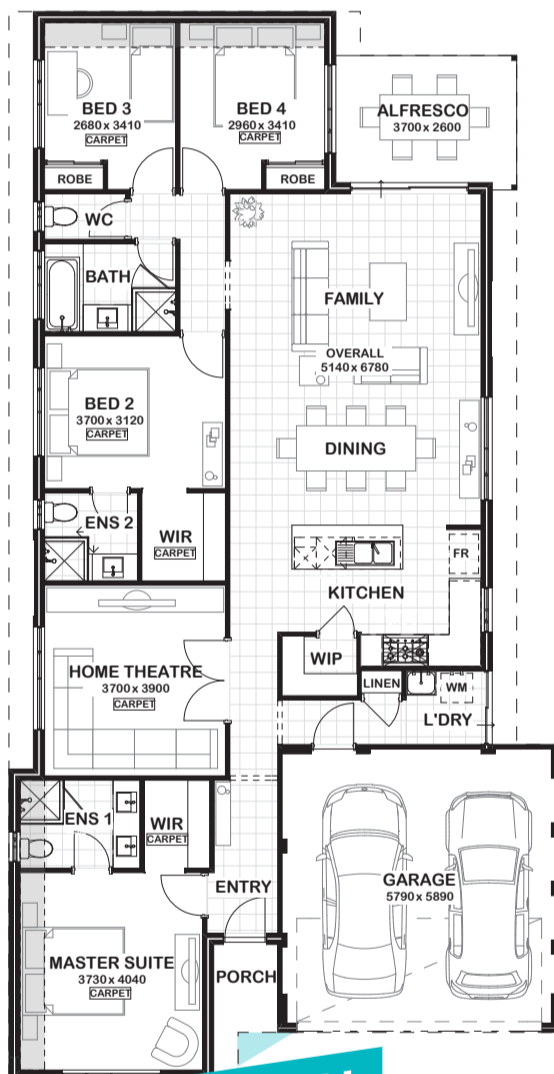

TRIPLE THE CHOICE TRIPLE THE VALUE!

- 1 PLATINUM FEATURES
- 2 TILES, CARPET & BLINDS
- 3 EUROPEAN KITCHEN APPLIANCES

WITH THESE **THREE** HOME DESIGNS

THE PORTLAND
\$181,950

THE KINGSTON
\$194,950

THE HAMILTON
\$204,950

Platinum Specification Features:

- ✓ 30c high ceilings to the home
- ✓ Ducted reverse cycle air conditioning
- ✓ 900mm cooking appliance with European Appliance upgrade
- ✓ Stone benchtops to the kitchen
- ✓ 26L instantaneous hot water system
- ✓ Soft closing drawers and doors to kitchen and bathrooms
- ✓ NBN 4 point Pack
- ✓ 10 LED downlights